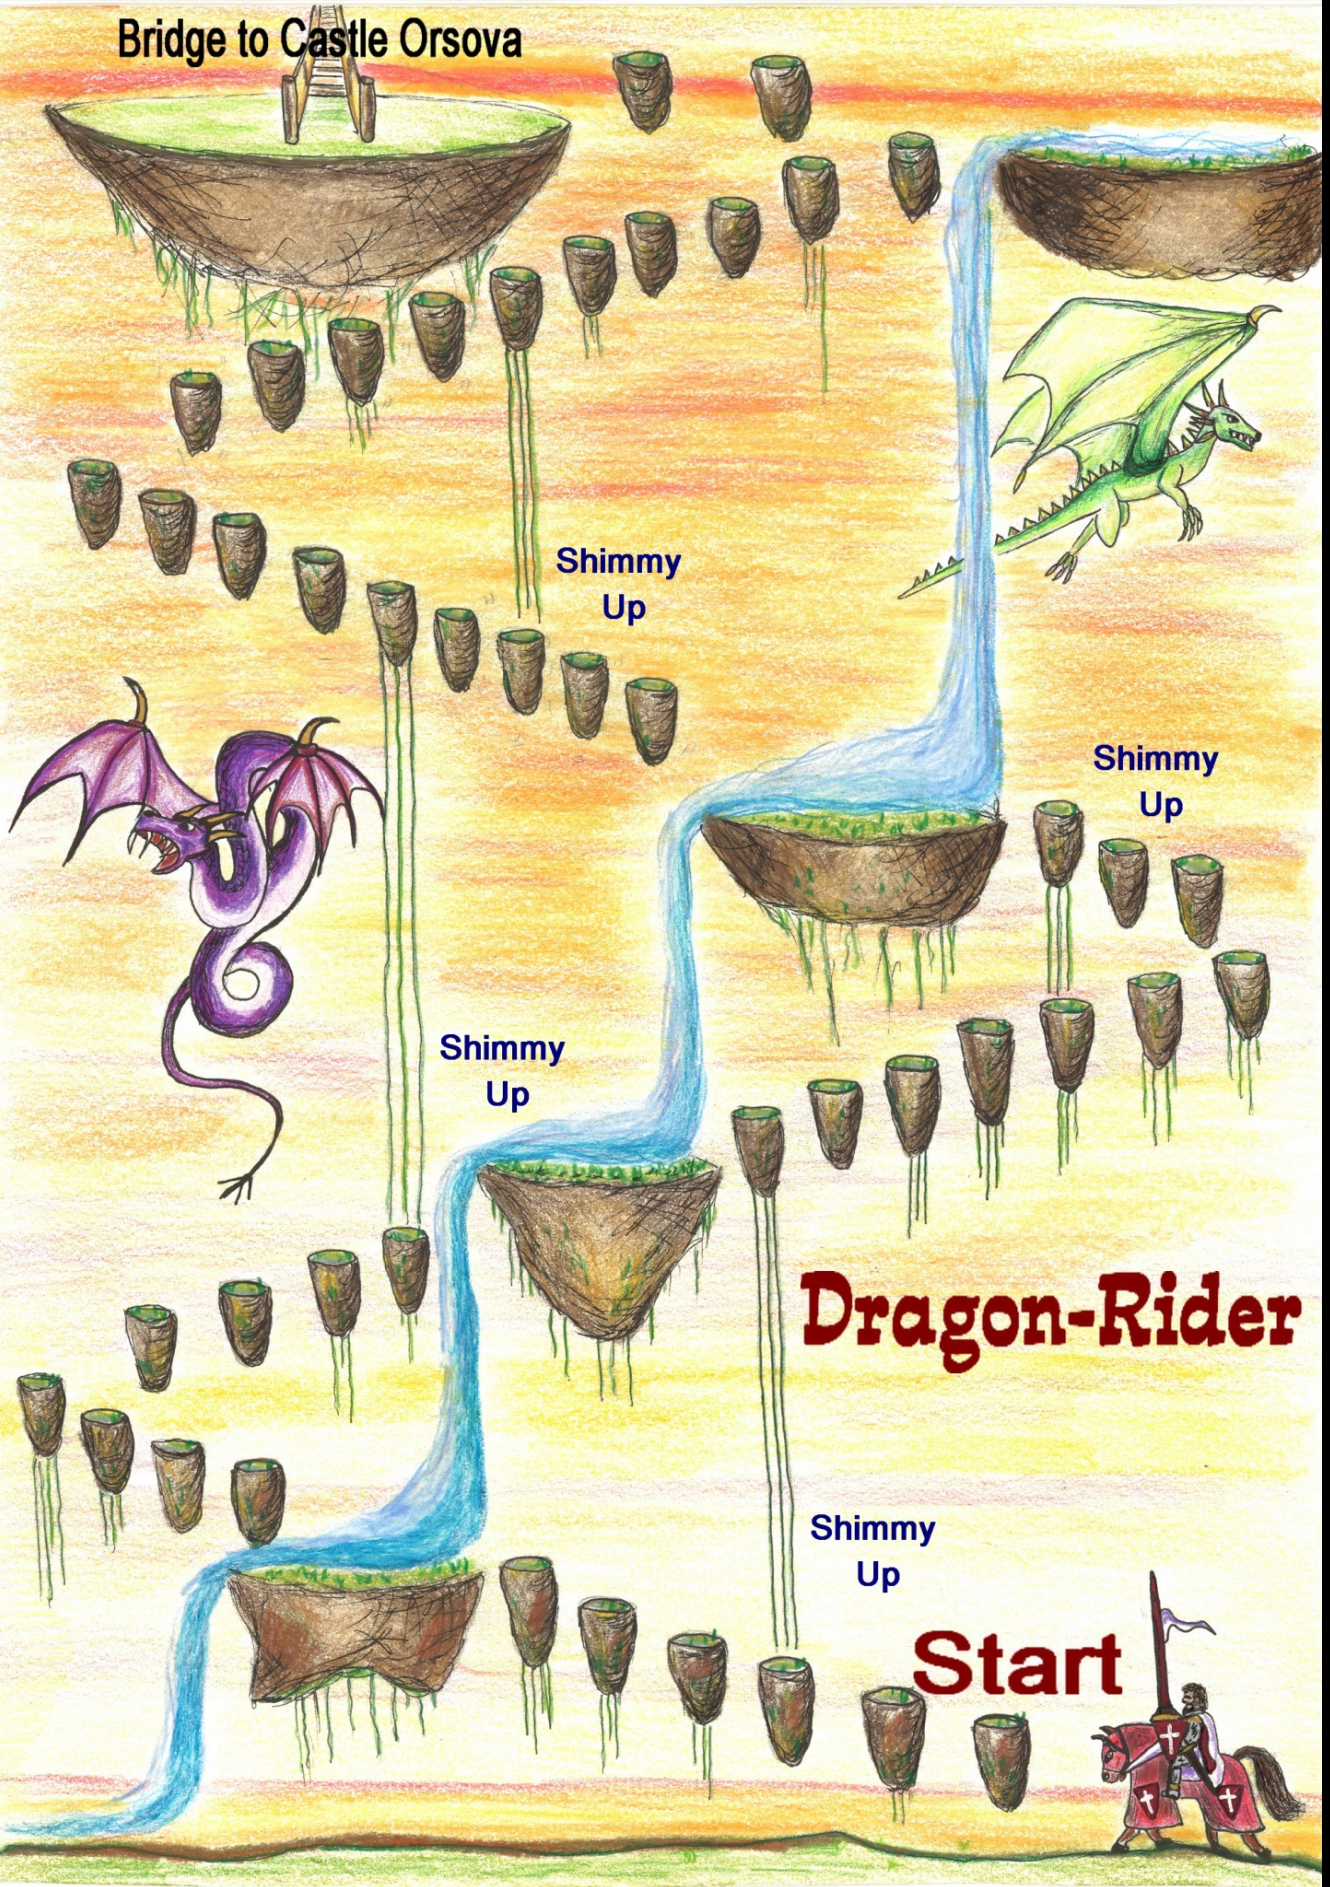

Castle Orsova

Great
Were-Beast

Purple
Wizard

Rickety
Stairs

Castle
Gates

Captain
of the guards

Dragon-Rider

Bridge to Castle Orsova

**Shimmy
Up**

**Shimmy
Up**

**Shimmy
Up**

Dragon-Rider

**Shimmy
Up**

Start